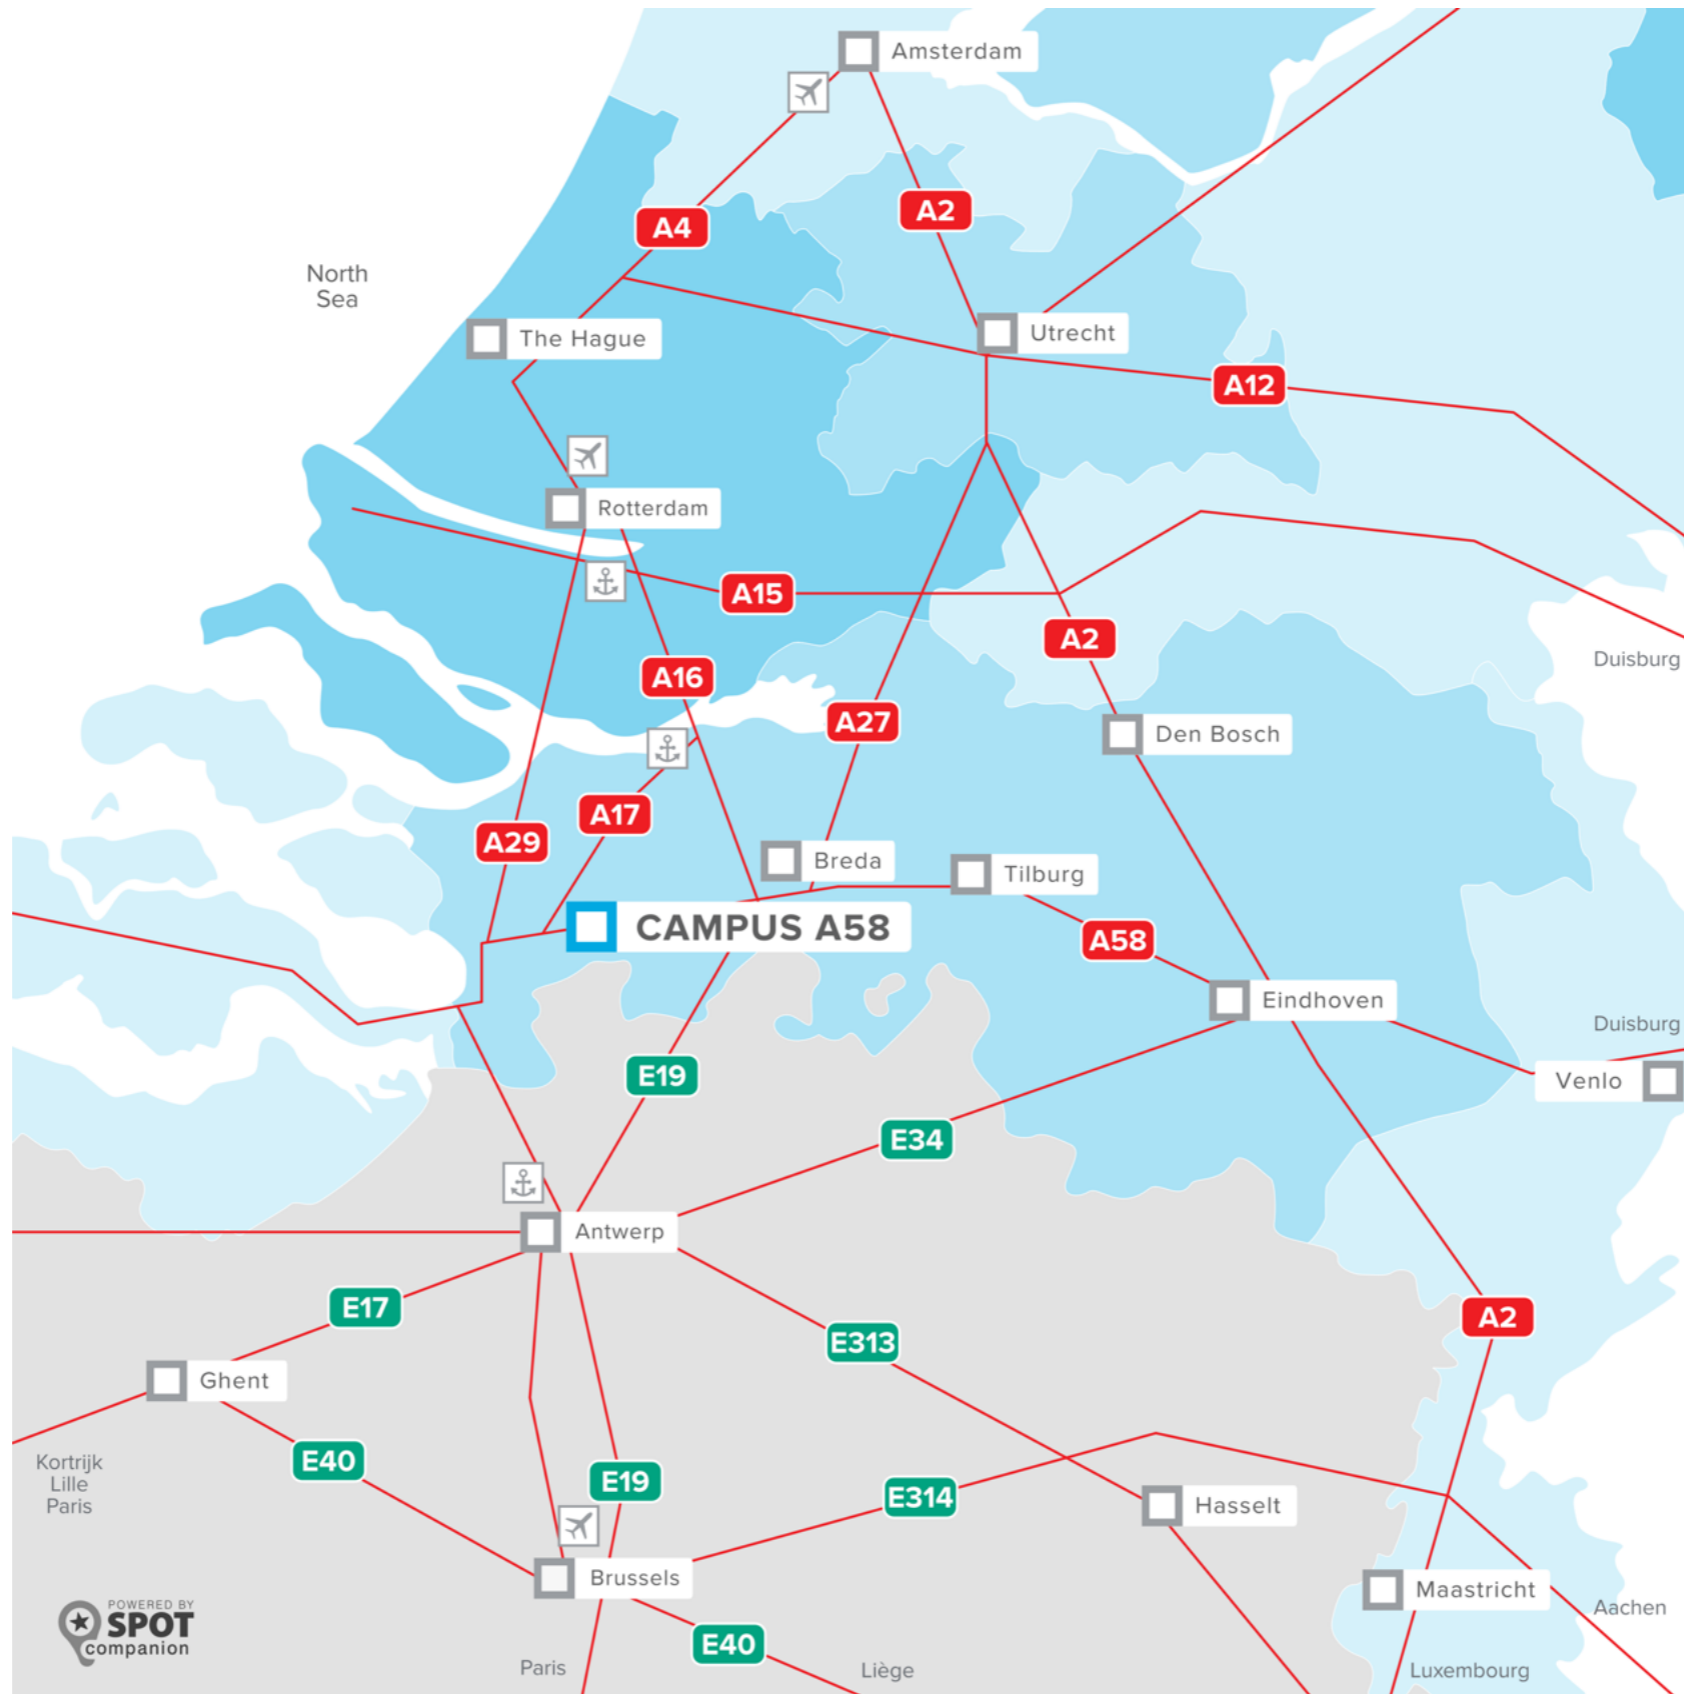

CAMPUS A58

LOGISTICS CAPITAL PARTNERS

DIETZ AG

CAMPUS A58

LOGISTICS CAPITAL PARTNERS

DIETZ AG

Antwerp
Brussels